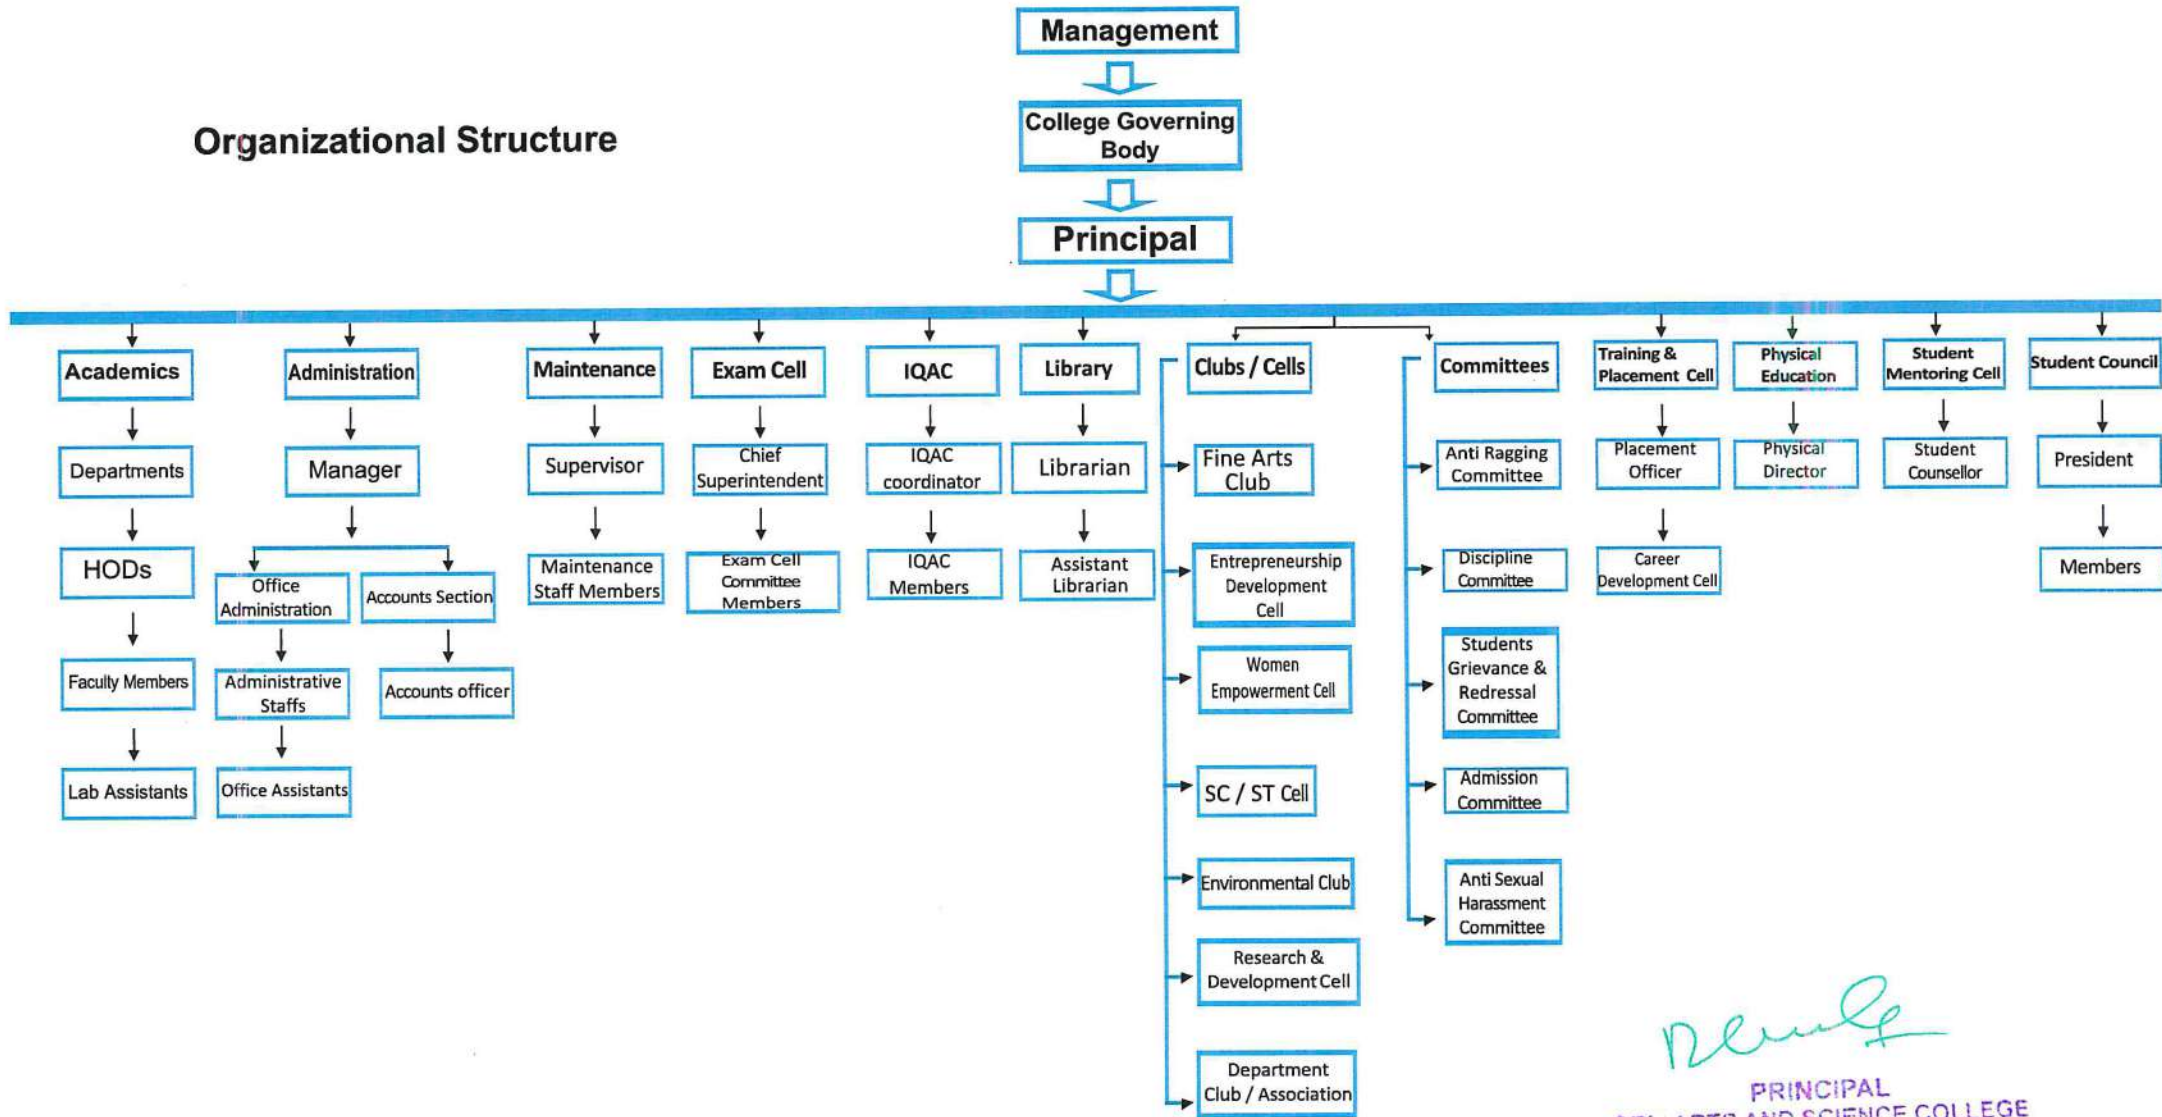

Organizational Structure

PRINCIPAL
SRM ARTS AND SCIENCE COLLEGE
SRM Nagar, Kattankulathur
Chengalpattu Dist - 603 203